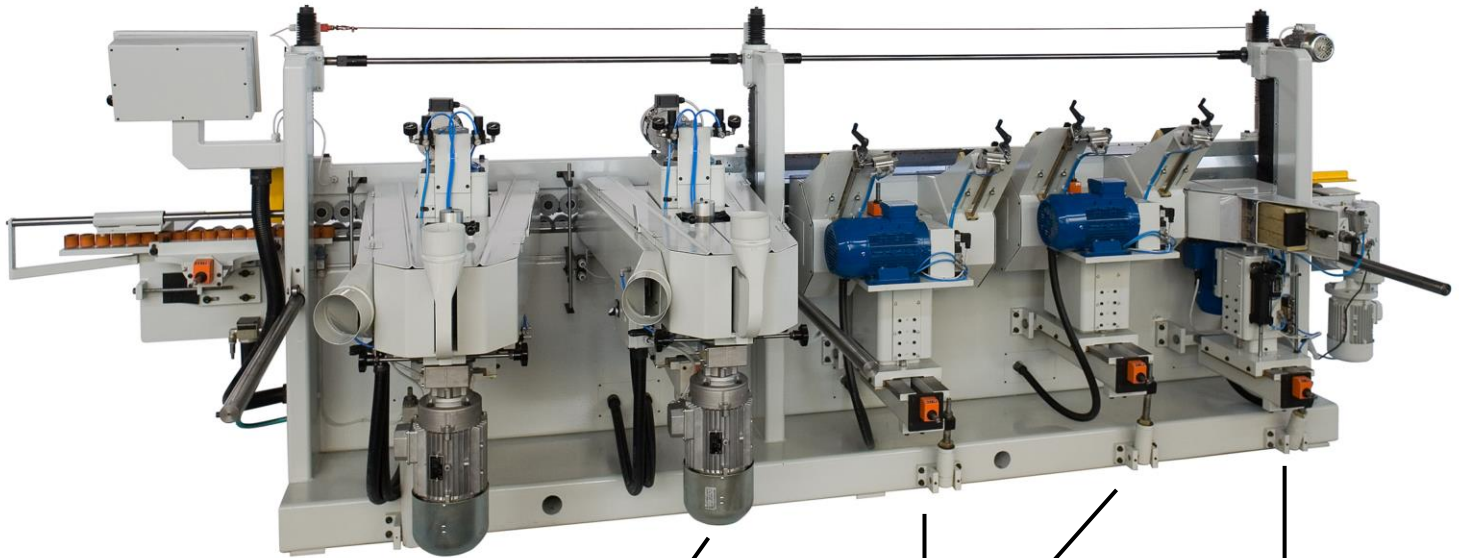

SANDING-POLISHING MACHINE FOR EDGES

**SANDING UNIT MOD. TP
WITH LAMINAR BELT
FOR FLAT EDGES**

**POLISHING UNIT
ADJUSTABLE WITH
COTTON DISKS AND
AUTOMATIC WAX
DISTRIBUTION**

**POLISHING UNIT
ADJUSTABLE WITH
AUTOMATIC OSCILLATION
AND AUTOMATIC WAX
DISTRIBUTION**